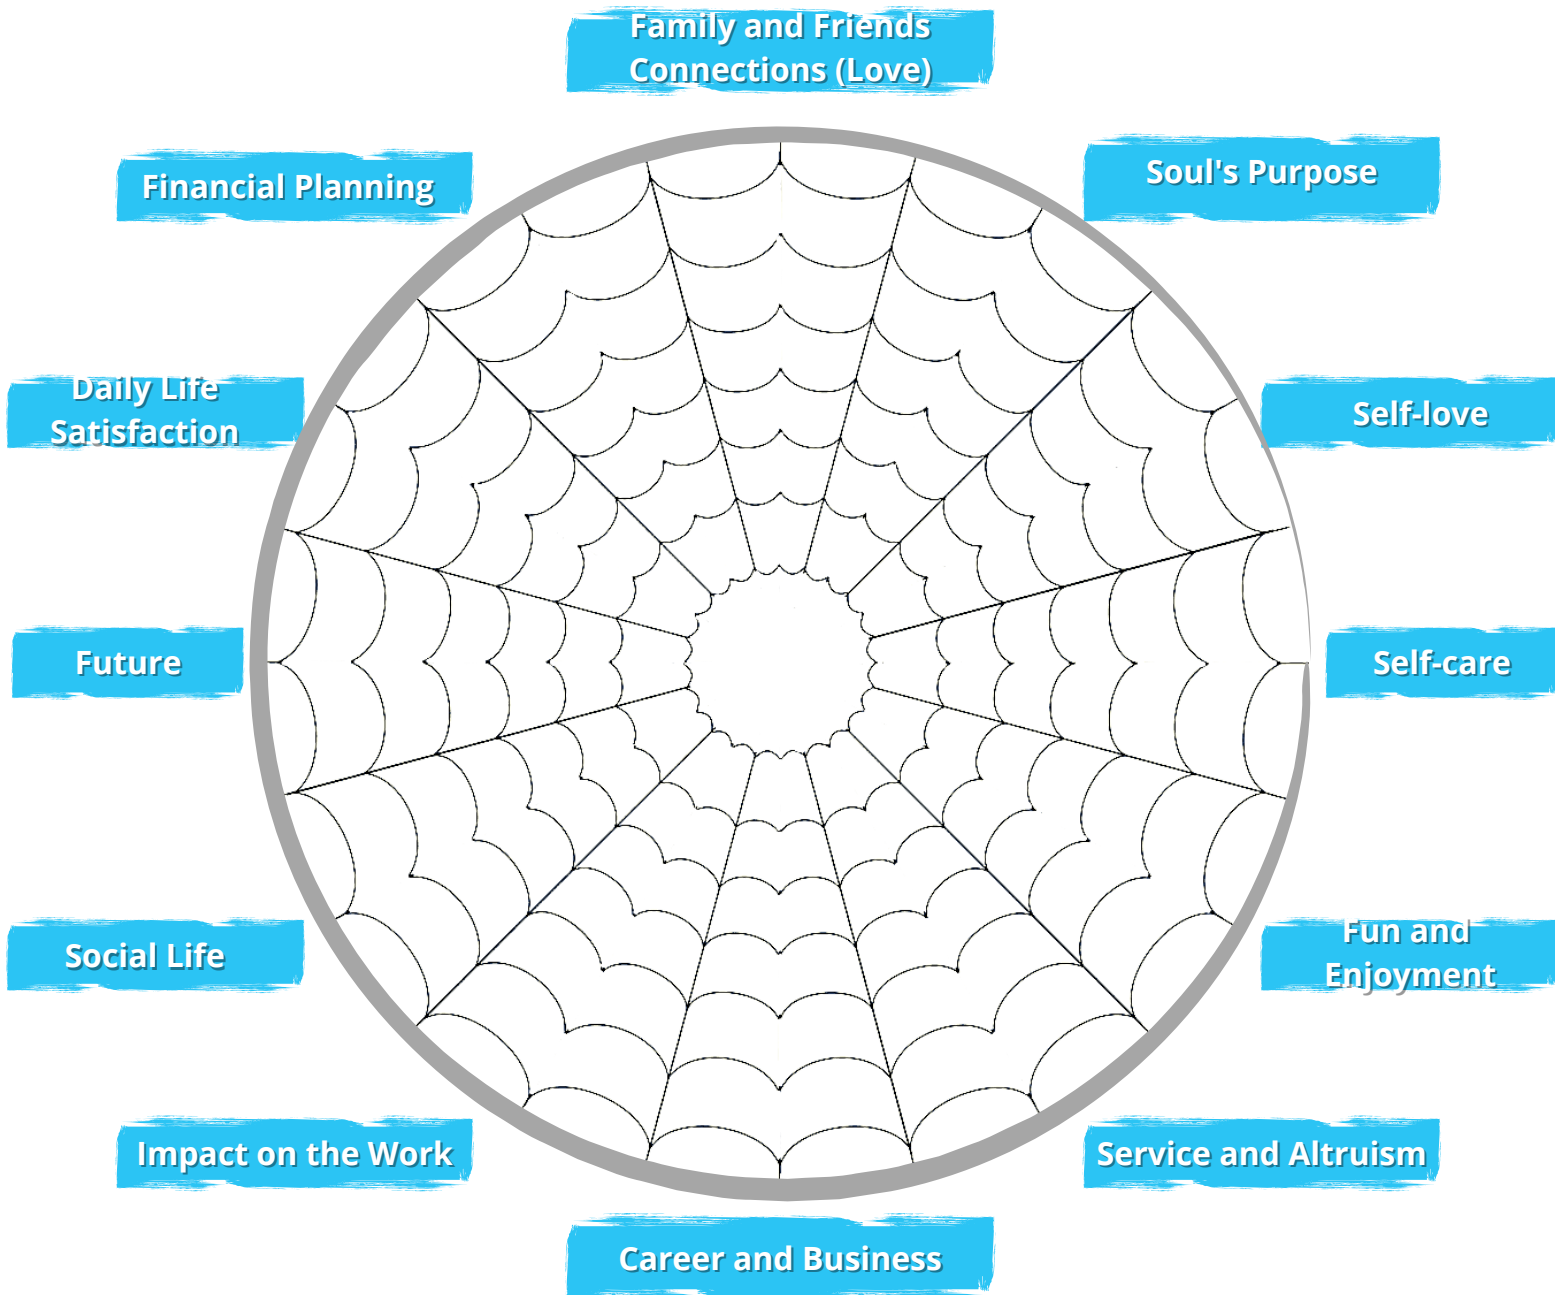

Soullutions Mandala of a Wholehearted Life

Tick on the Checkbox depending on the level of self-assessment for each topic.
The innermost checkbox is the lowest level whilst the outermost is the highest level.